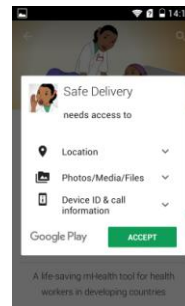

GUIDE TO DOWNLOAD THE SAFE DELIVERY APP Google Play

A. Open your Google Play App.

B. Enter "Safe Delivery".

C. Find the Safe Delivery App, and

select for download.

D. Select "Accept" to continue installing the app:

E. Once downloaded, you can find the app on your phone. Look for the icon and open the app.

F. Select the "Safe Delivery App"

version you wish to download. This may take several minutes –

please be patient.