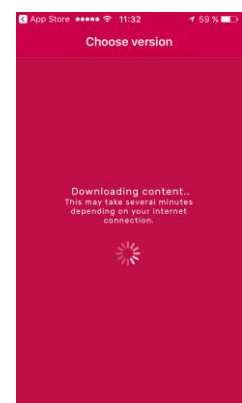

GUIDE TO DOWNLOAD THE SAFE DELIVERY APP Google Play

A. Open your Google Play App.

B. Enter "Safe Delivery".

C. Find the Safe Delivery App, and

select for download.

D. Select "Accept" to continue installing the app:

E. Once downloaded, you can find the app on your phone. Look for the icon and open the app.

F. Select the "Safe Delivery App"

version you wish to download. This may take several minutes –

please be patient.