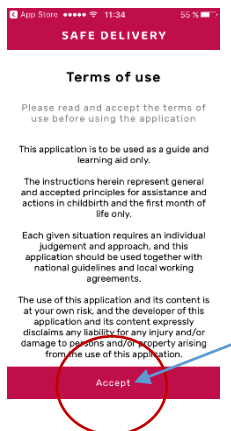

GUIDE TO DOWNLOAD THE SAFE DELIVERY APP Google Play

A. Open your Google Play App.

B. Enter "Safe Delivery".

C. Find the Safe Delivery App, and

select for download.

D. Select "Accept" to continue installing the app:

E. Once downloaded, you can find the app on your phone. Look for the icon and open the app.

F. Select the "Safe Delivery App"

version you wish to download. This may take several minutes –

please be patient.

- G. Click “Accept” to continue and then “Next” till you reach the “User profile questions”:

- H. Fill in the questionnaire until you reach the content of the Safe Delivery App:

- I. Start using all the features of the “Safe Delivery App”