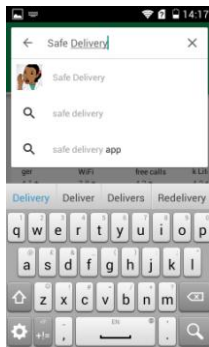

GUIDE TO DOWNLOAD THE SAFE DELIVERY APP Google Play

A. Open your Google Play App.

B. Enter "Safe Delivery".

C. Find the Safe Delivery App, and

select for download.

D. Select "Accept" to continue installing the app:

E. Once downloaded, you can find the app on your phone. Look for the icon and open the app.

F. Select the "Safe Delivery App"

version you wish to download. This may take several minutes –

please be patient.