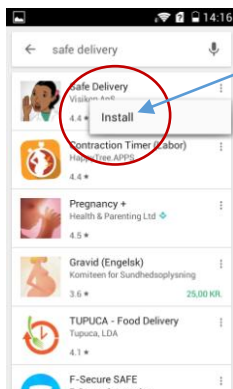

GUIDE TO DOWNLOAD THE SAFE DELIVERY APP Google Play

A. Open your Google Play App.

B. Enter "Safe Delivery".

C. Find the Safe Delivery App, and

select for download.

D. Select "Accept" to continue installing the app:

E. Once downloaded, you can find the app on your phone. Look for the icon and open the app.

F. Select the "Safe Delivery App"

version you wish to download. This may take several minutes –

please be patient.