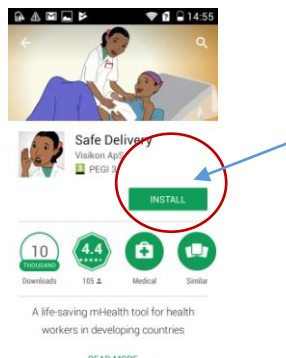

GUIDE TO DOWNLOAD THE SAFE DELIVERY APP Google Play

A. Open your Google Play App.

B. Enter "Safe Delivery".

C. Find the Safe Delivery App, and

select for download.

D. Select "Accept" to continue installing the app:

E. Once downloaded, you can find the app on your phone. Look for the icon and open the app.

F. Select the "Safe Delivery App"

version you wish to download. This may take several minutes –

please be patient.