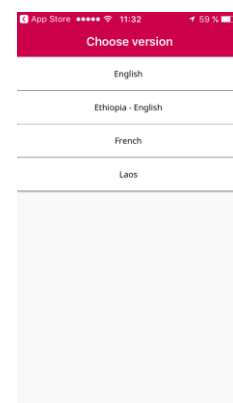

version you wish to download. This may take several minutes –