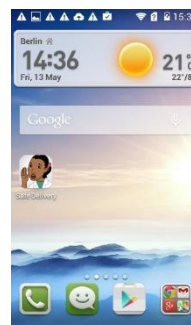

GUIDE TO DOWNLOAD THE SAFE DELIVERY APP Google Play

A. Open your Google Play App.

B. Enter "Safe Delivery".

C. Find the Safe Delivery App, and

select for download.

D. Select "Accept" to continue installing the app:

E. Once downloaded, you can find the app on your phone. Look for the icon and open the app.

F. Select the "Safe Delivery App"

version you wish to download. This may take several minutes –

please be patient.